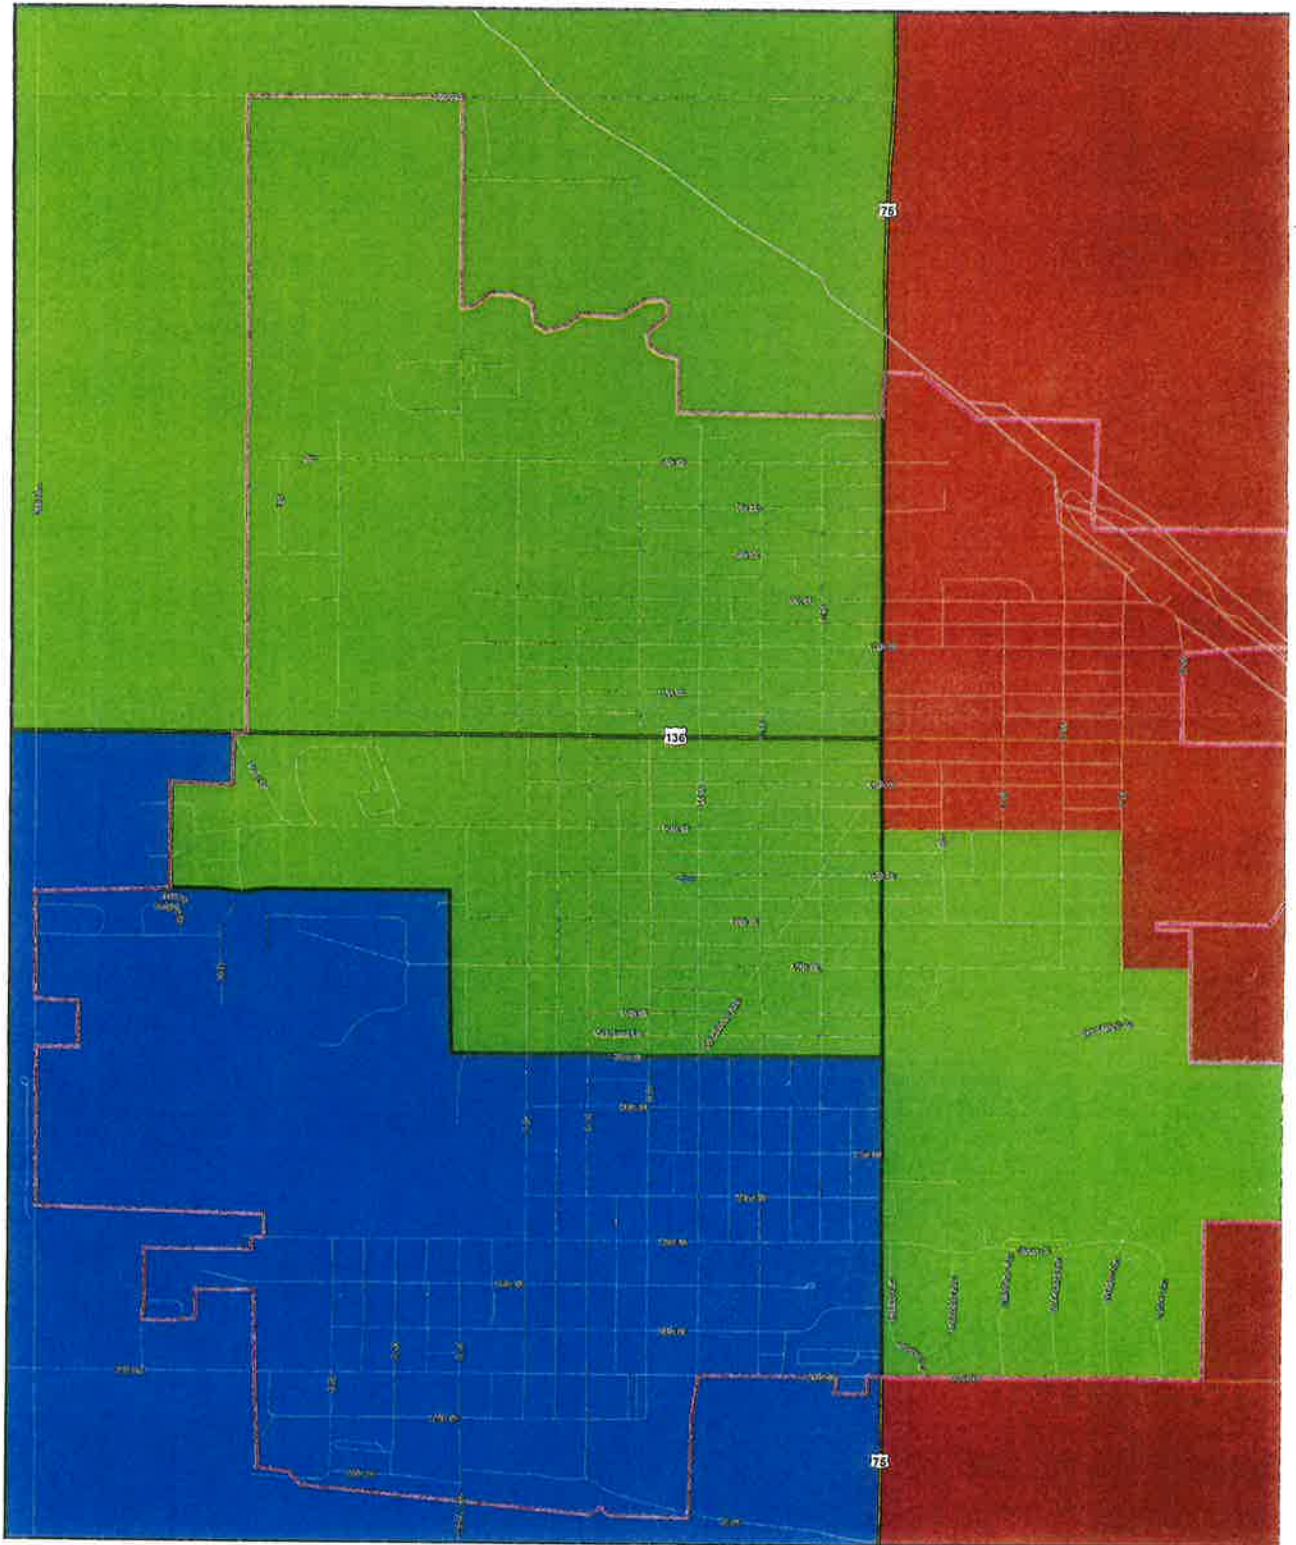

# NEMAHA COUNTY COMMISSIONERS DISTRICTS CITY OF AUBURN, NE

EFFECTIVE DECEMBER 2021

DISTRICT	2020 Census	Target	Dev.	Diff.
1	2,317	2,358	-1.74%	
2	2,346	2,358	-0.51%	
3	2,411	2,358	2.25%	
Total	7,074			

<b>Commissioners Districts</b> <span style="color: red;">■</span> 1 <span style="color: green;">■</span> 2 <span style="color: blue;">■</span> 3	<b>US Routes</b> Major Roads Rail Roads Local Road	<b>City Boundary</b> <b>Voting Precincts</b>
---	---	---