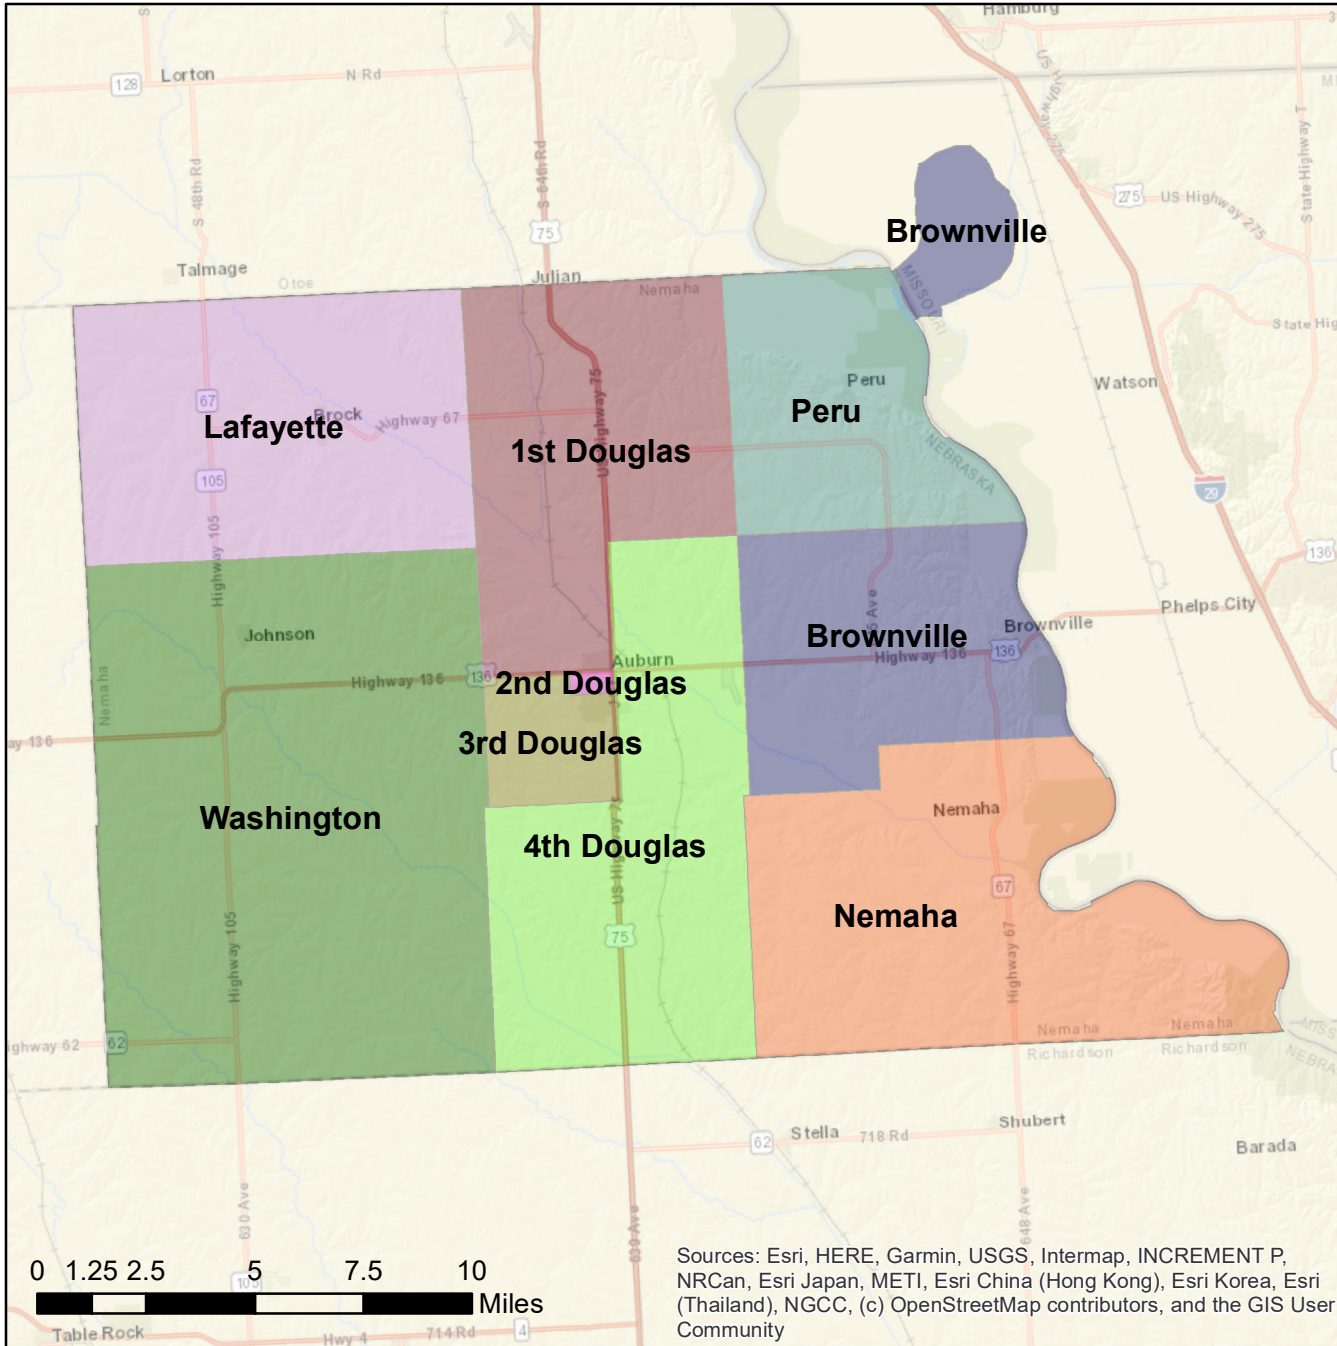

# Nemaha County, Nebraska: Election Precincts

- Election Precincts**
- 1st Douglas Precinct
  - 2nd Douglas Precinct
  - 3rd Douglas Precinct
  - 4th Douglas Precinct
  - Brownville Precinct
  - Lafayette Precinct
  - Nemaha Precinct
  - Peru Precinct
  - Washington Precinct