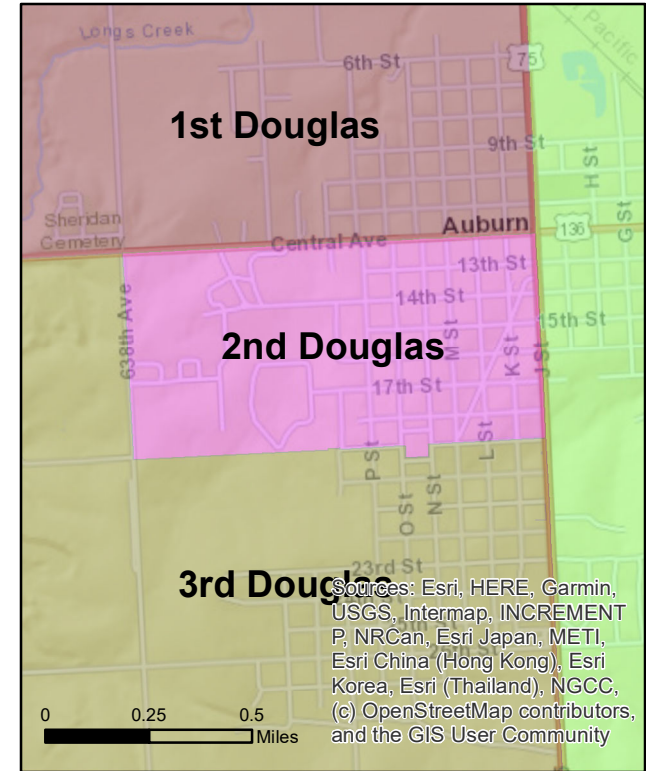

# Nemaha County, Nebraska: Election Precincts

- Election Precincts**
- 1st Douglas Precinct
  - 2nd Douglas Precinct
  - 3rd Douglas Precinct
  - 4th Douglas Precinct
  - Brownville Precinct
  - Lafayette Precinct
  - Nemaha Precinct
  - Peru Precinct
  - Washington Precinct