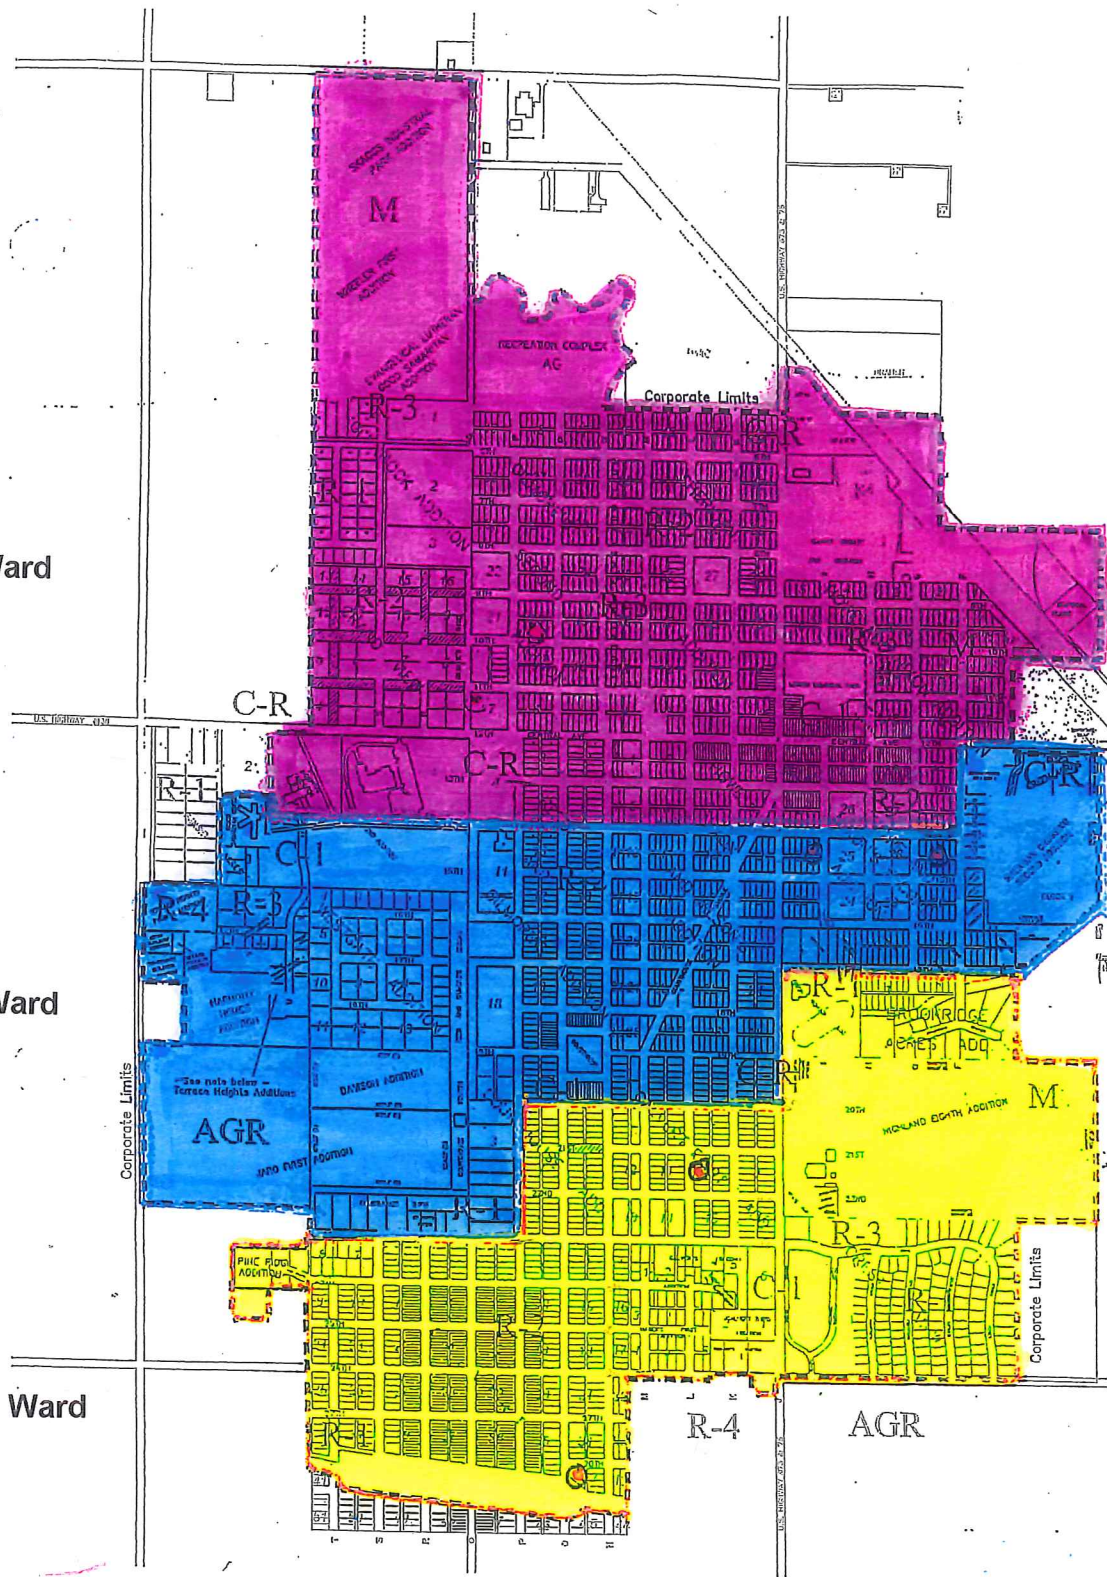

Pink - 1st Ward

Blue - 2nd Ward

Yellow - 3rd Ward

City of Auburn Ward Map