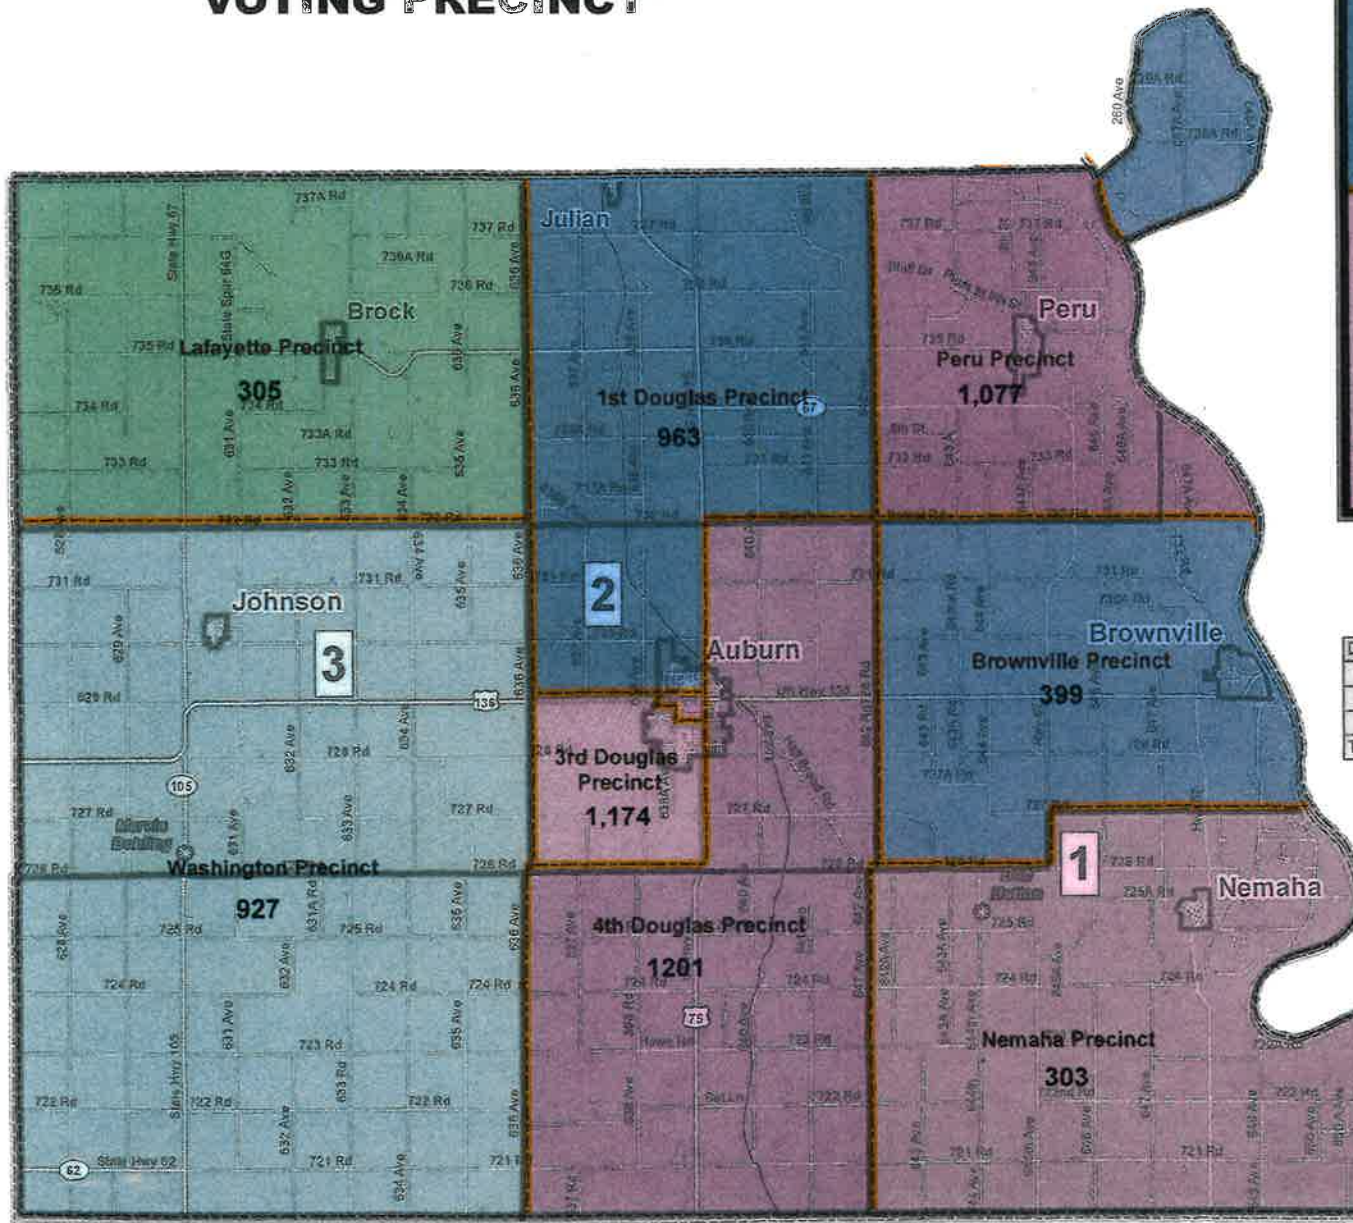

NEMAHA COUNTY VOTING PRECINCT

DISTRICT	2010 Census	Target	Dev	Difference
1	2,392	2,416	-0.99%	-24
2	2,366	2,416	-2.07%	-50
3	2,490	2,416	3.06%	74
Total	7,248		5.13%	